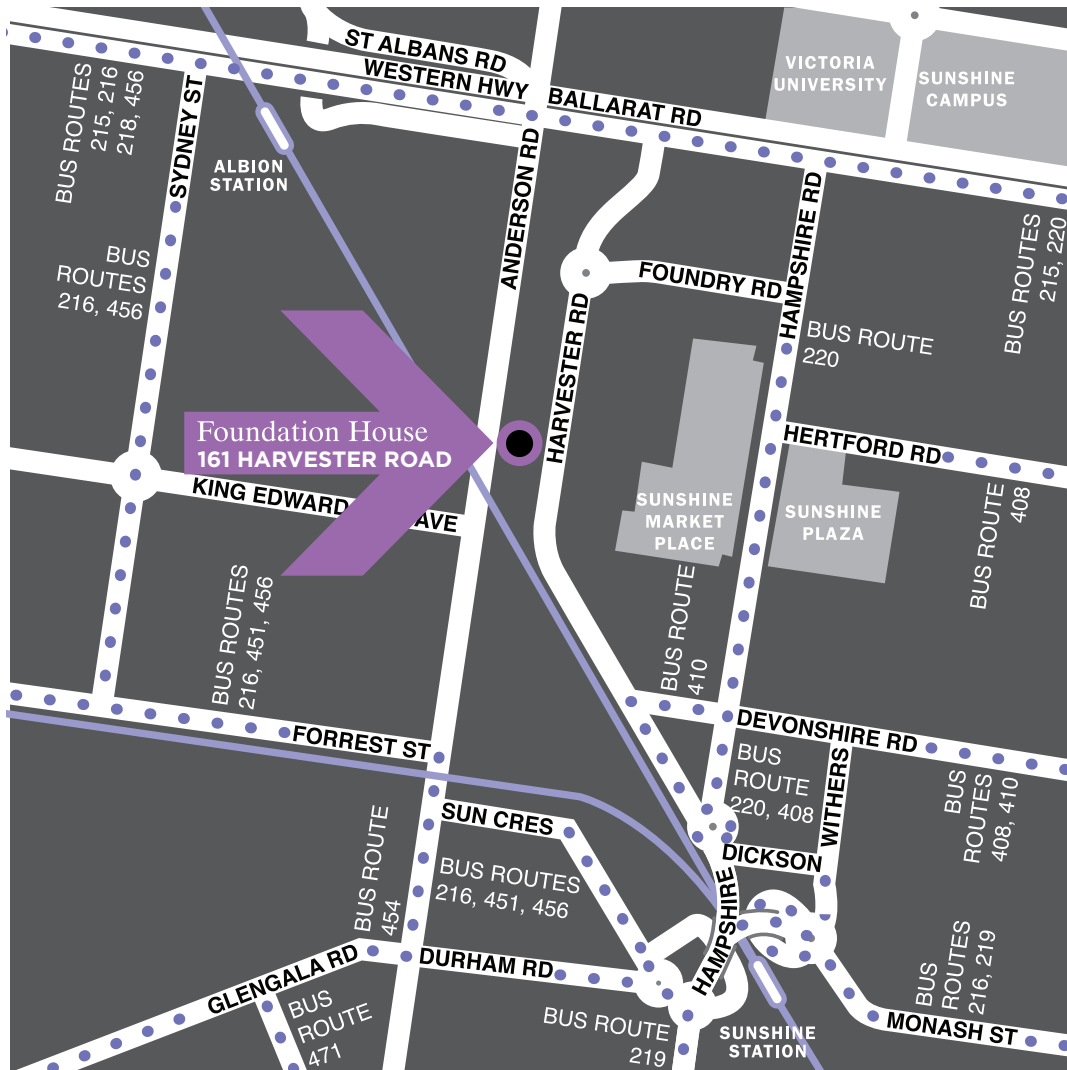

Foundation House

The Victorian Foundation for Survivors of Torture Inc.

HOW TO GET TO FOUNDATION HOUSE SUNSHINE OFFICE

161 Harvester Road, Sunshine, VIC 3020, Australia
T (03) 9300 8670 | E: info@foundationhouse.org.au
www.foundationhouse.org.au

TRAIN Take **Sunbury Line** to Sunshine railway Station. Turn right into Hampshire Road, left into Devonshire Road and right at Harvester Road.

(Approximately 10-15 minute walk.)

BUS **Route 220** (Sunshine - City - Gardenvale) Get off at the corner of Harvester road and Foundry Road . Turn left onto Harvester Road and walk for approximately 5-10 minutes. Melways reference: 26 G11

Other bus routes that stop at the Sunshine Railway Station are numbers **219, 400, 410, 451, 454, 456** and **471**.