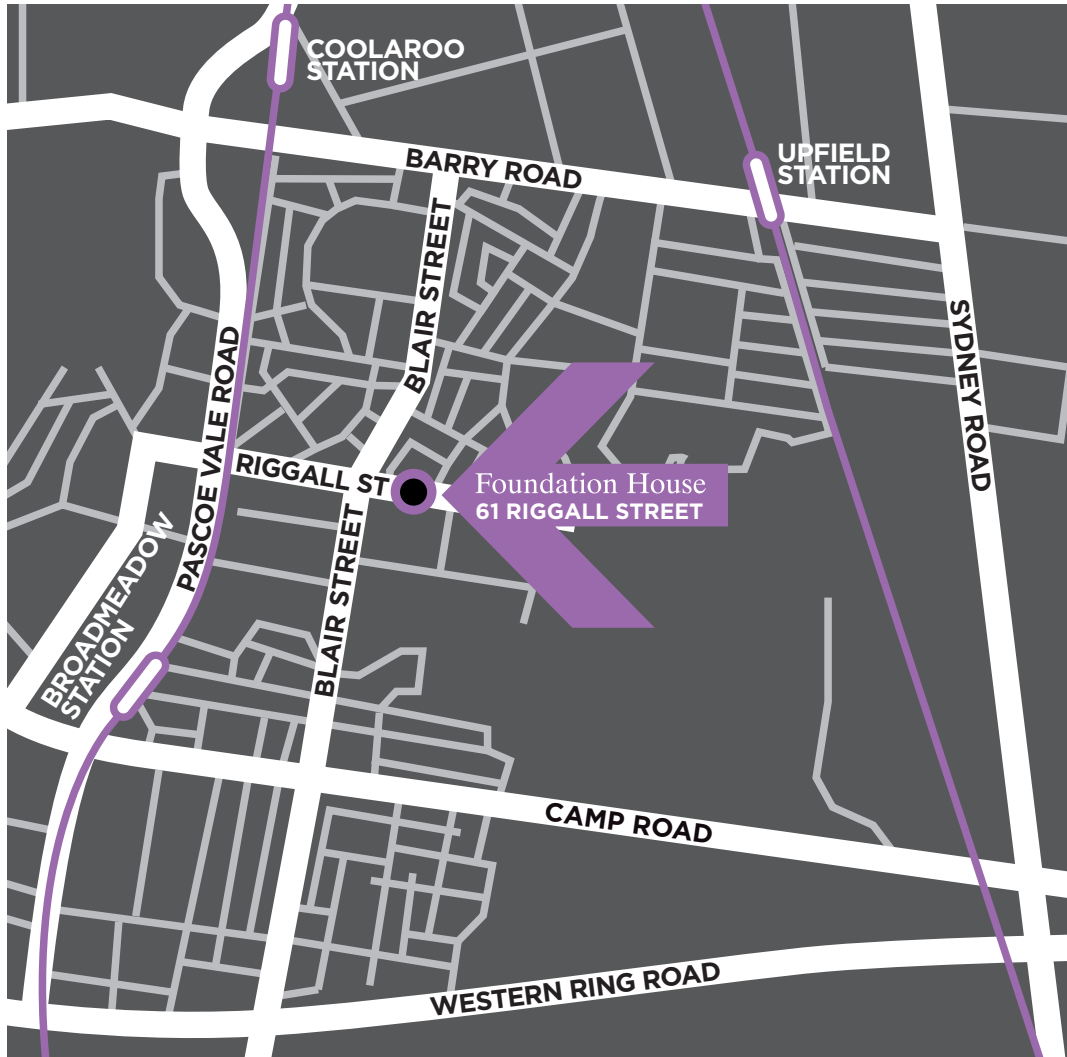

Foundation House

The Victorian Foundation for Survivors of Torture Inc.

HOW TO GET TO FOUNDATION HOUSE DALLAS OFFICE

Level 4, 61 Riggall Street, Dallas, VIC 3047, Australia

T (03) 9389 8899 | F (03) 9277 7871 | E: info@foundationhouse.org.au

www.foundationhouse.org.au

TRAIN Nearby train stations are: Broadmeadows Station (Craigieburn Line), Coolaroo Station (Craigieburn Line), Craigieburn Station (Craigieburn Line), Upfield Station (Upfield Line).

BUS **From Coolaroo Station** take the Route 540 bus. Get off near the corner of Blair Street and Riggall Street. (From Coolaroo Station it is approximately a 30 minute walk or 4 minute car journey).

From Craigieburn Station take the Route 532 bus. Get off near the corner of Blair Street and Riggall Street. (From Craigieburn Station it is approximately an 18 minute car journey).

From Broadmeadows Station take the Route 532 bus or the Route 540 bus. Get off near the corner of Blair Street and Riggall Street. (From Broadmeadows Station it is approximately a 23 minute walk or 5 minute car journey).

From Upfield Station take the Route 532 bus or the Route 540 bus. Get off near the corner of Blair Street.