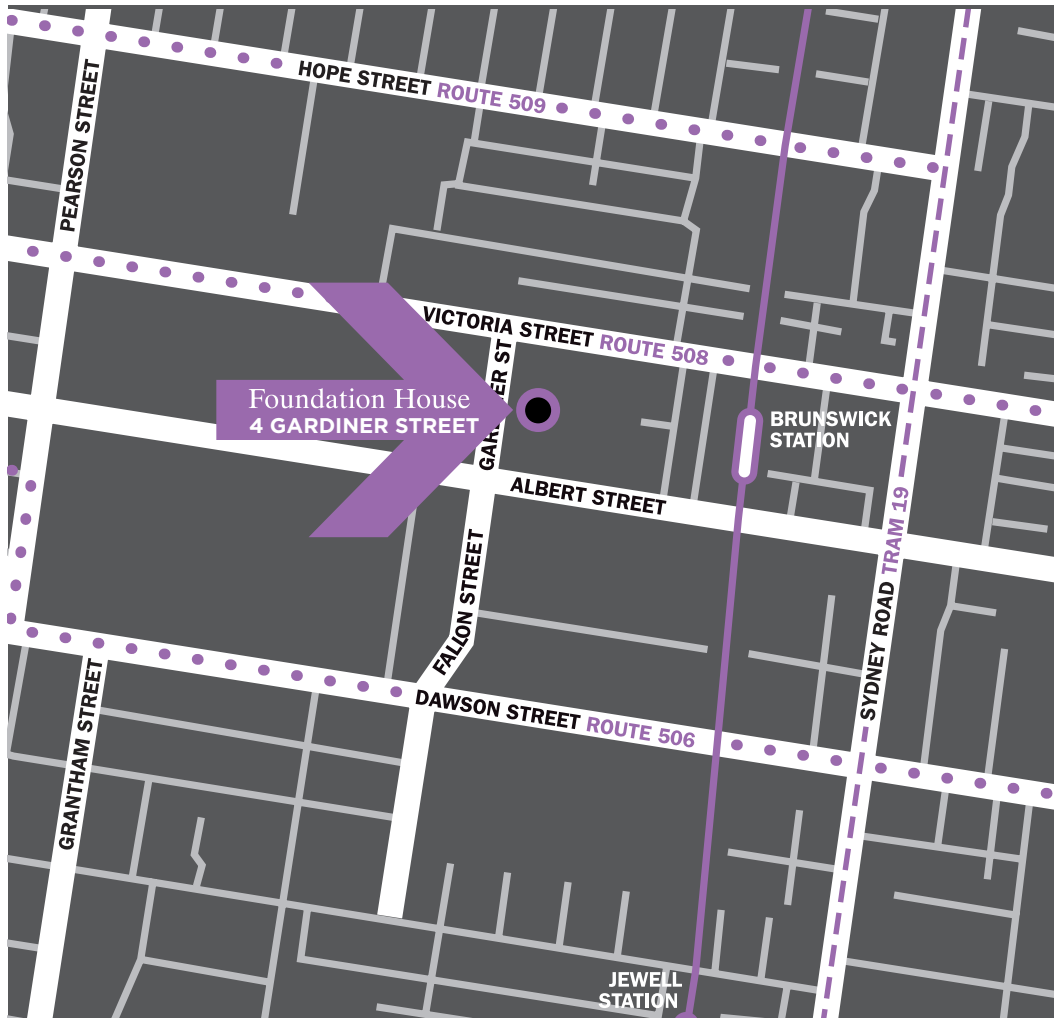

# Foundation House

The Victorian Foundation for Survivors of Torture Inc.

[www.foundationhouse.org.au](http://www.foundationhouse.org.au)

**TRAIN** Take the **Upfield Line** train to Brunswick Station. Turn left into Victoria Street, then turn left at the third street into Gardiner Street.

**TRAM** Take the **Number 19** (Coburg) tram. Get off at Stop Number 23 on the corner of Sydney Road and Victoria Street. Turn left at the fourth street into Gardiner Street.

**BUS** **Route 506** Moonee Ponds–Westgarth Railway Station. Get off at Dawson Street.

**Route 508** Moonee Ponds– Alphington. Get off at Victoria Street.

**Route 509** West Brunswick– Sydney Road. Get off at Hope Street.

Melways reference: 29F7.